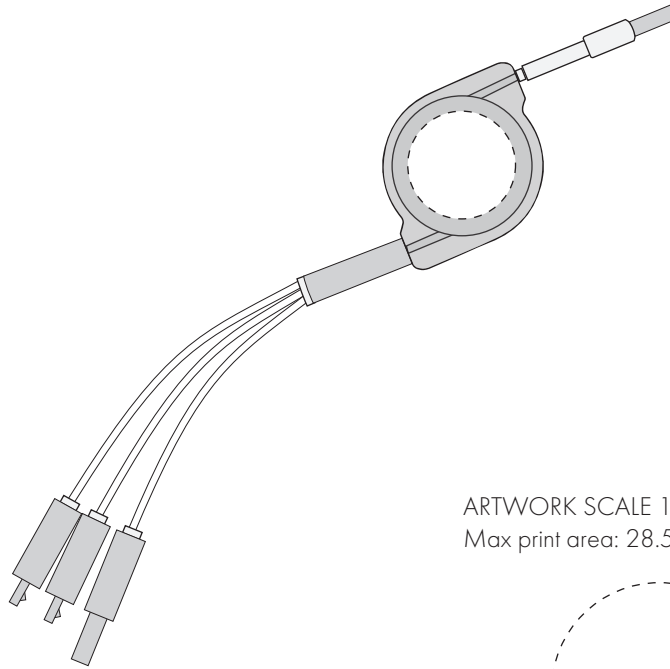

Your Ref:	Quantity:	Product Code: ZP1067
Our Ref:	Version: 1	Product Colour: WHITE

**PRINTING CONCERNS:**

Please note that this product has Sustainability Markings that are not visible from this perspective

We stock this item in the following colours

**PANTONE REFERENCE(S)**

 Full Colour Doming

ARTWORK SCALE 50%

ARTWORK SCALE 100%  
Max print area: 28.5mm Diameter

Product Image for visualisation  
- colours may vary

The dashed line is to demonstrate print area and will not appear on your printed item

**PLEASE NOTE:**

- All colours including print and product are for visual purposes only and should not be regarded as the actual colour of the product and print.
- Some products may vary from batch to batch and may differ from previous orders.
- The colour and texture of a product can also have an effect on the final print colour.
- By approving this order we accept that you understand these terms.